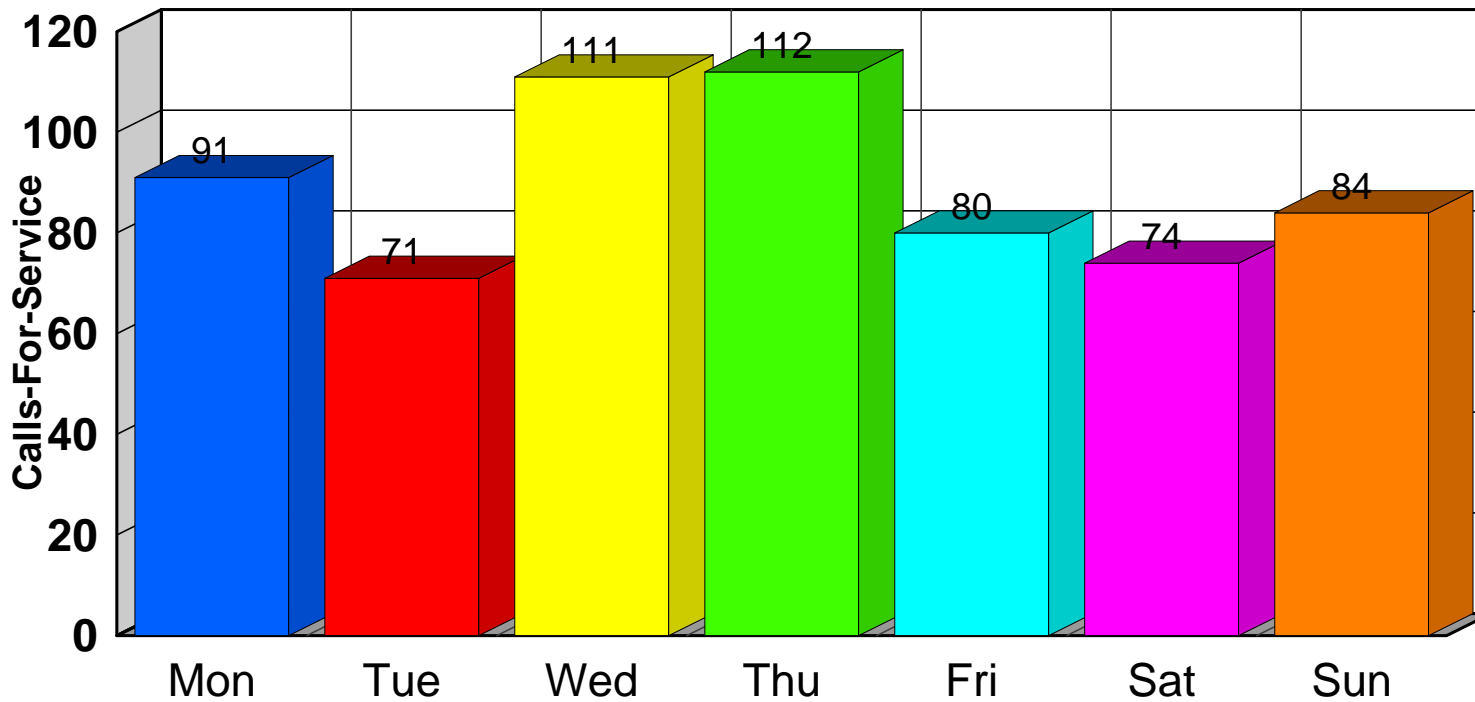

Fire Incident Total Analysis by Day of Week from: 01/01/2014 to 12/31/2014

Station: BC1

Calls-For-Service by Station-Day of Week

Fire Incident Total Analysis by Day of Week from: 01/01/2014 to 12/31/2014

Station: BC2

Calls-For-Service by Station-Day of Week