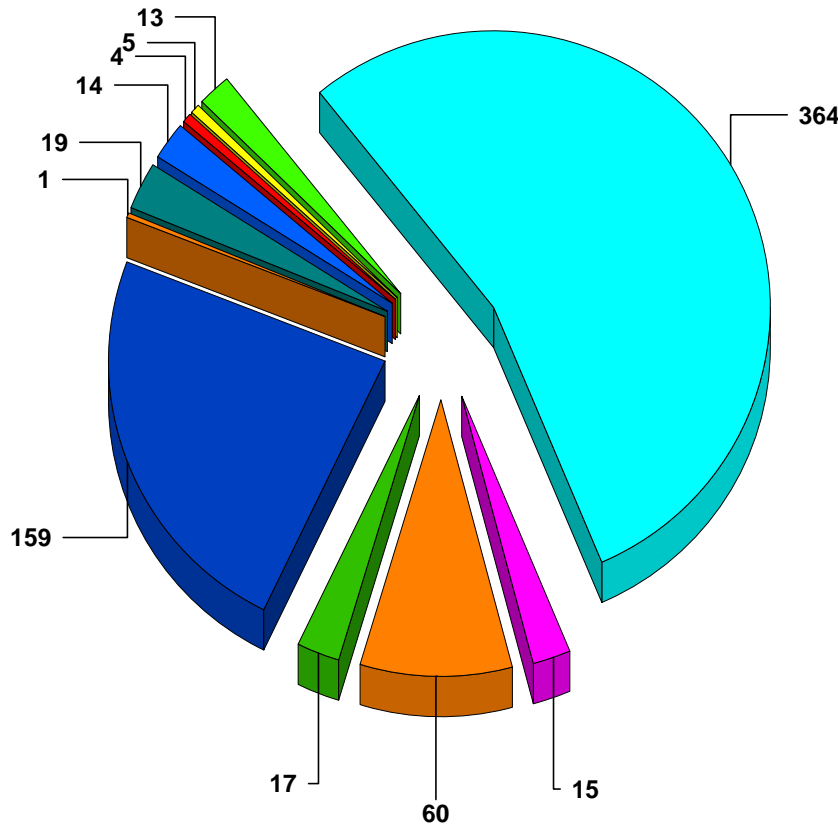

SCR911 - Fire Incident Recap by Station and Incident Type for: 2014

Boulder Creek

Boulder Creek Fire Station No. 1

<u>Struct. Fire</u>	<u>Veh Fire</u>	<u>Wildland Fire</u>	<u>Other Fire</u>	<u>EMS</u>	<u>Hazmat</u>	<u>Veh Accident</u>	<u>Alarms</u>	<u>Service</u>	<u>Rescue (Technical)</u>	<u>Other</u>
14	4	5	13	364	15	60	17	159	1	19

Alarm Types by Station

Sum of @Structure	2.1%
Sum of @Veh Fire	0.6%
Sum of @Wildland	0.7%
Sum of @Other Fire	1.9%
Sum of @EMS	54.2%
Sum of @Hazmat	2.2%
Sum of @Veh Accident	8.9%
Sum of @Alarms	2.5%
Sum of @Service Calls	23.7%
Sum of @Rescue	0.1%
Sum of @Other	2.8%
Total:	100.0%